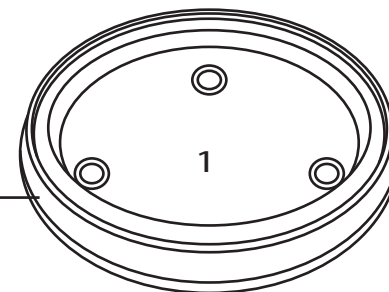

13 pieces

Table of delivery

Roma low FP-ROM08-110

Grate
22-ROM00-000

Topsection
CO-ROM07-008

Installation manual

Acryl glue
23-00080-000

Glue (Lim)
23-00054-000

Bench
CB-ROM00-110

11
CO-ROM07-011

Bottom section 1
CO-ROM07-006

Sidelegs 2 pcs
CO-ROM07-004

12
CO-ROM07-012

Bottom section 2
CO-ROM07-003

Support brick
CO-ROM07-002

Bottom section 1
CO-ROM07-001