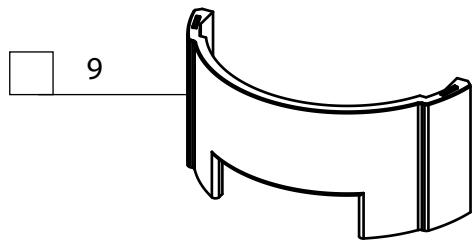

Paris

Installation manual

Glue

Steel plates

Acryl

NI22
Black