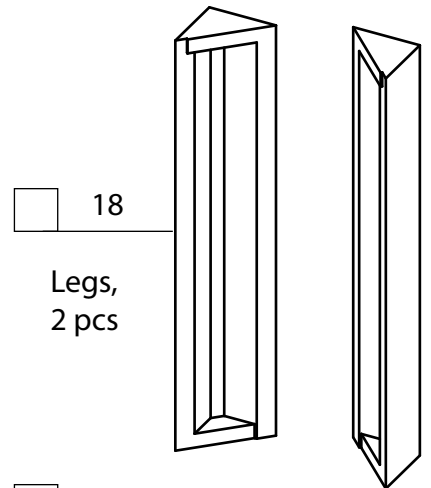

Paris

Installation manual

Glue

Steel plates

Acryl

NI22
Black