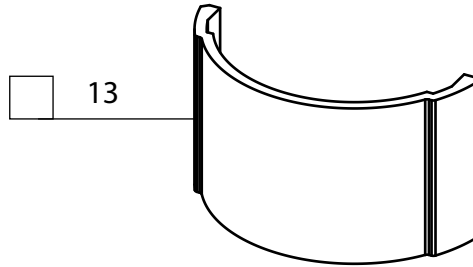

Paris

Installation manual

Glue

Steel plates

Acryl

NI22
Black