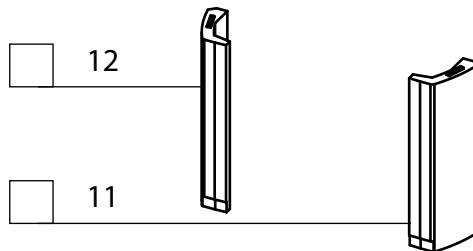

Paris

Installation manual

Glue

Steel plates

Acryl

NI22
Black