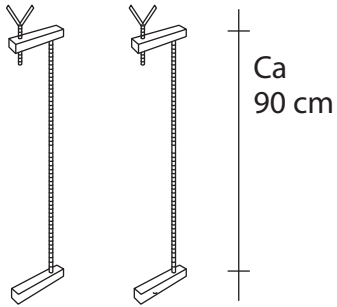

Table of delivery

Molde low

15 pieces

Installation manual

94089

2 pcs.

94096

3 kg

94068

Concrete or marble min. 10 cm high to use under the legs of the insert.

22007 3 pcs.

94104

22001

22002

22003

Right