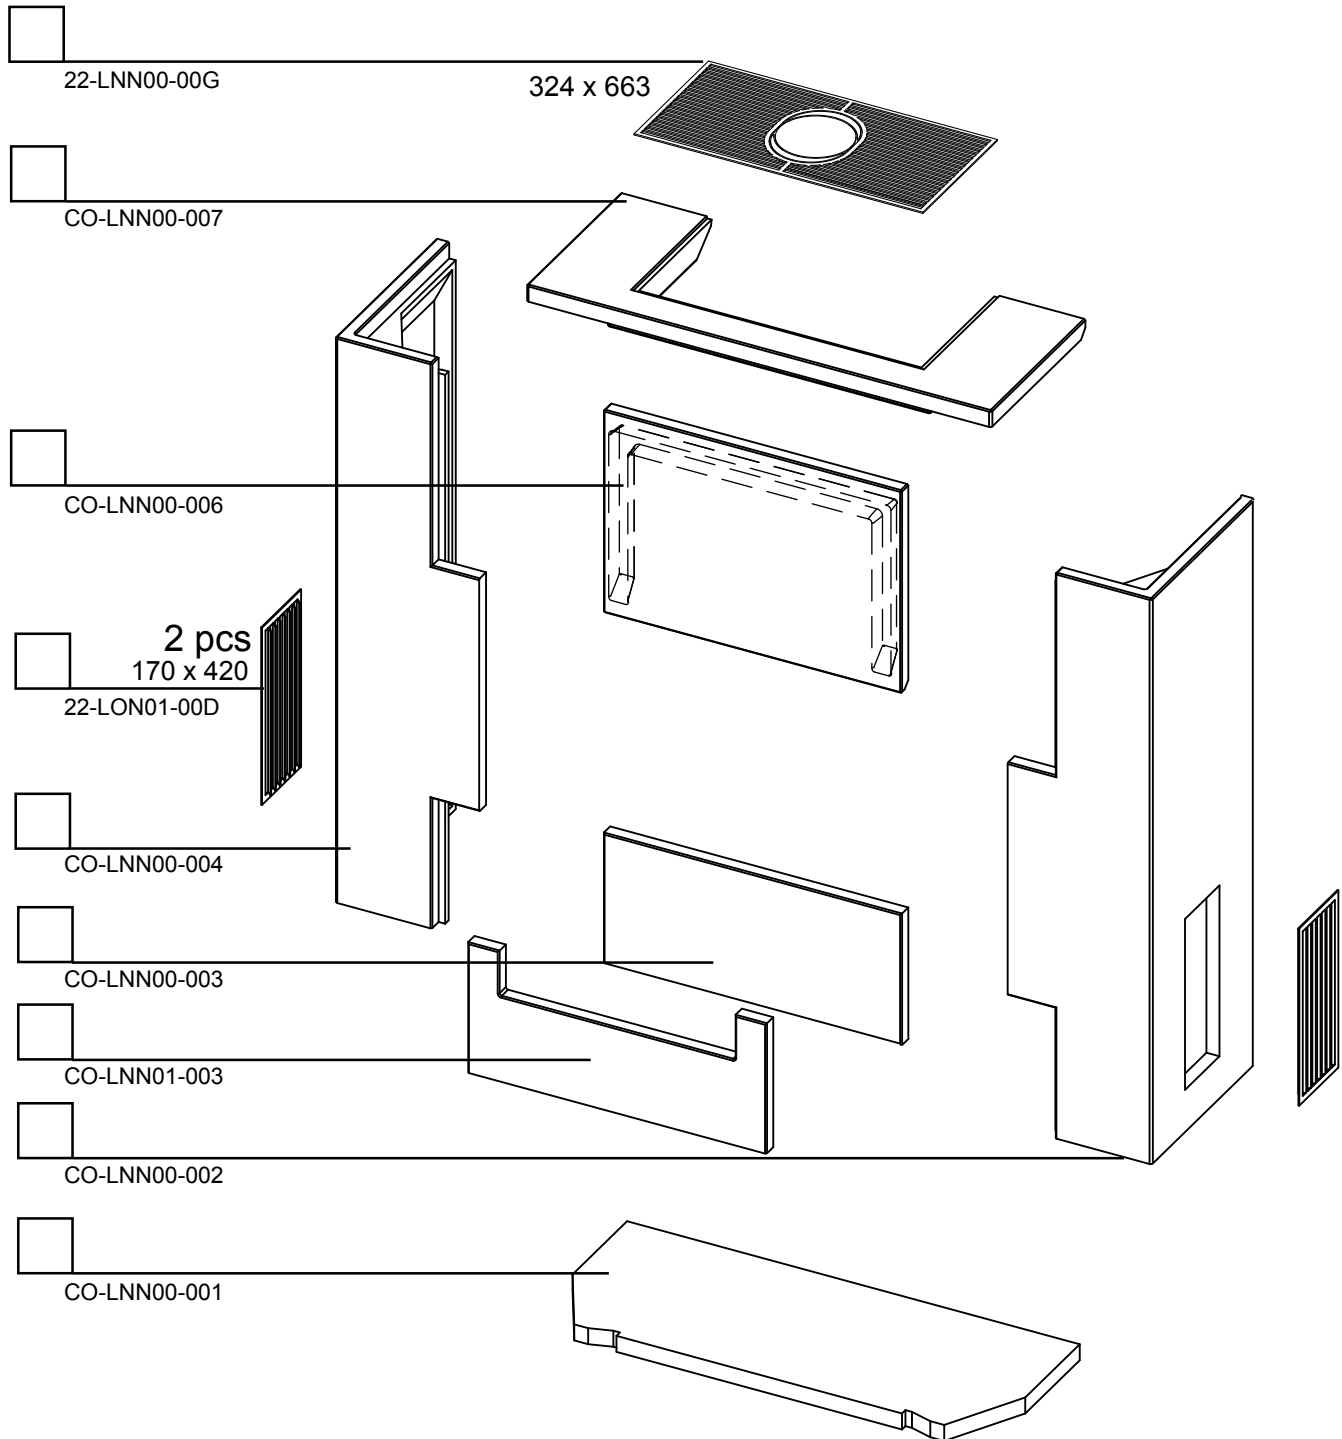

10 pieces

Table of delivery
London straight new
 FP-LNN00-100

23-00054-000

Acryl
 23-00080-000

Installation manual
 24-LNN00-100