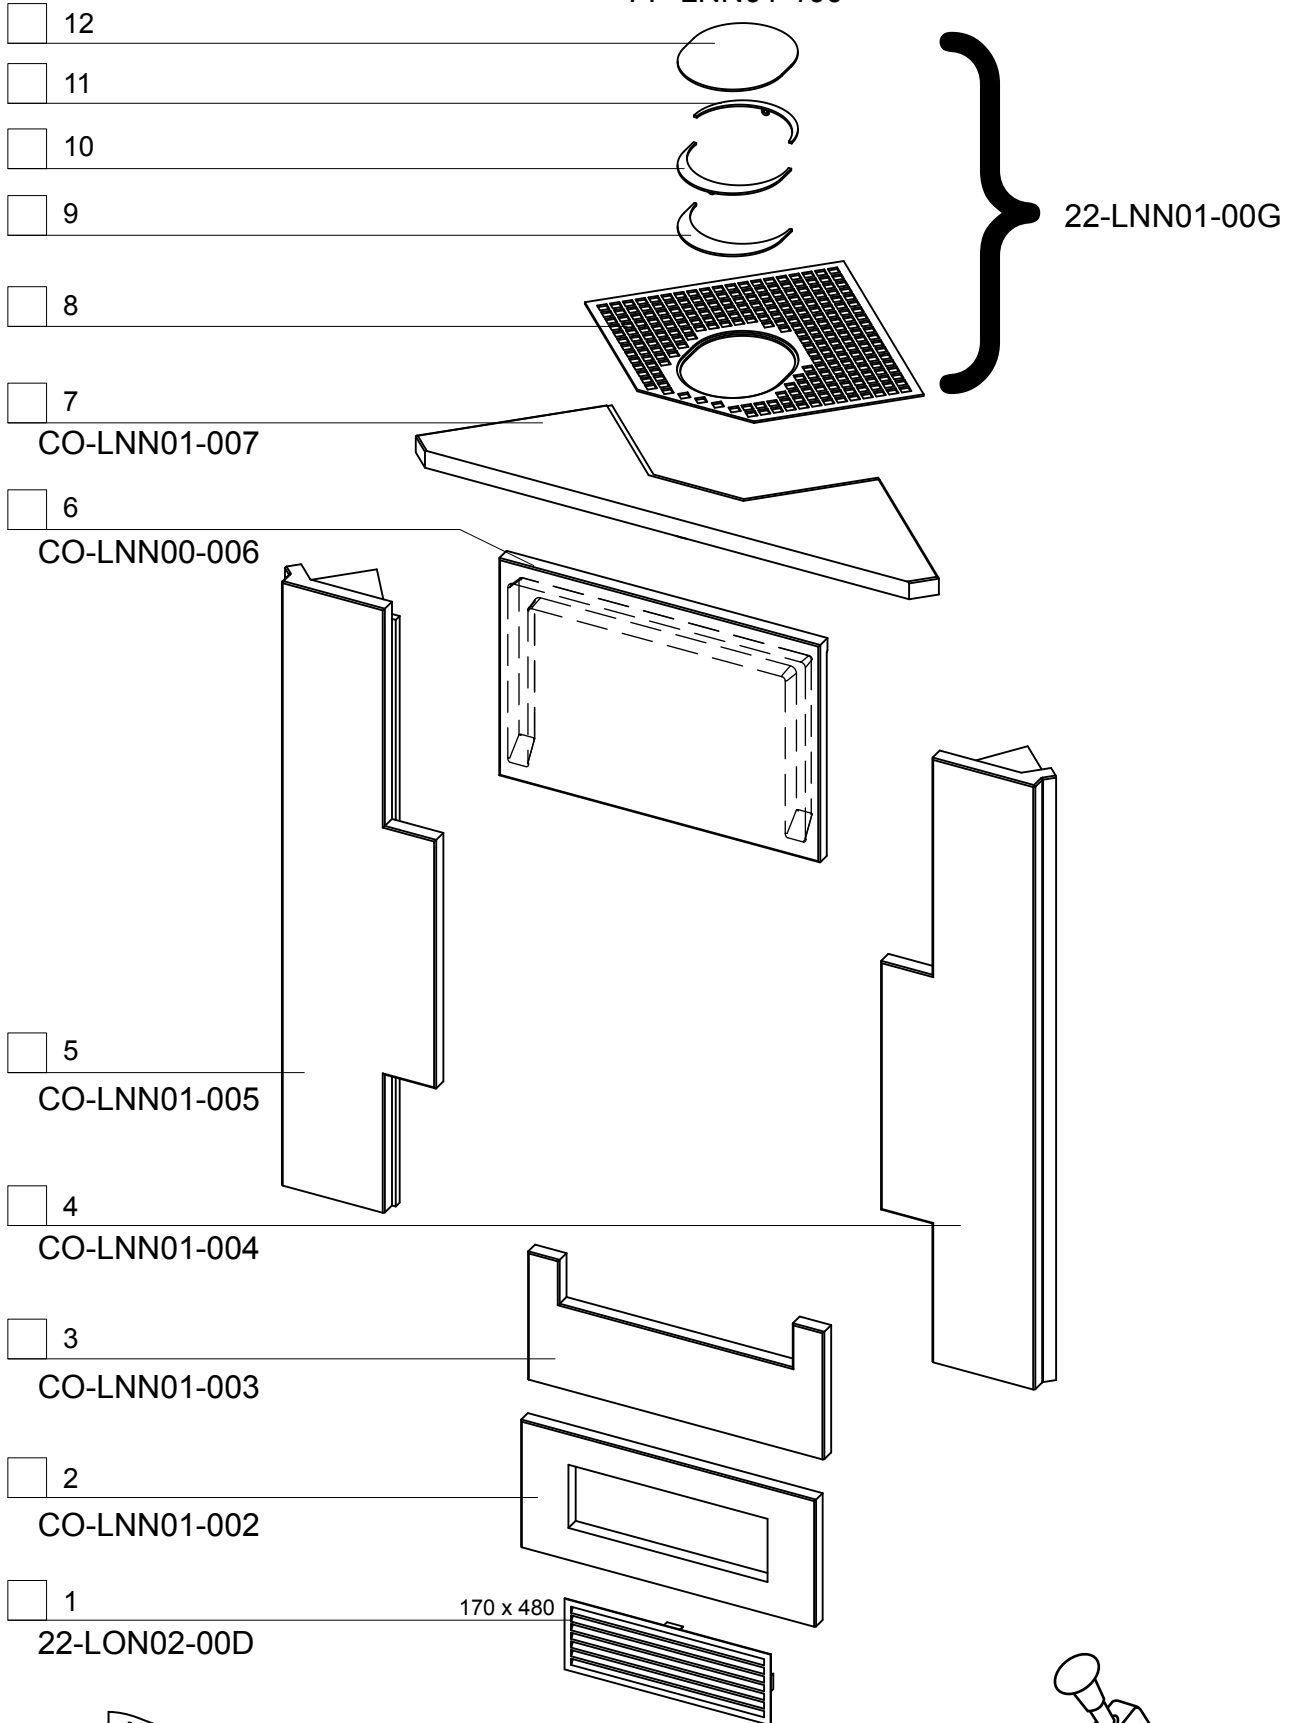

Table of delivery
London corner NEW
 FP-LNN01-100

13

Installation manual
24-LNN01-100

14

Glue
23-00054-000

15

Acryl
23-00080-000