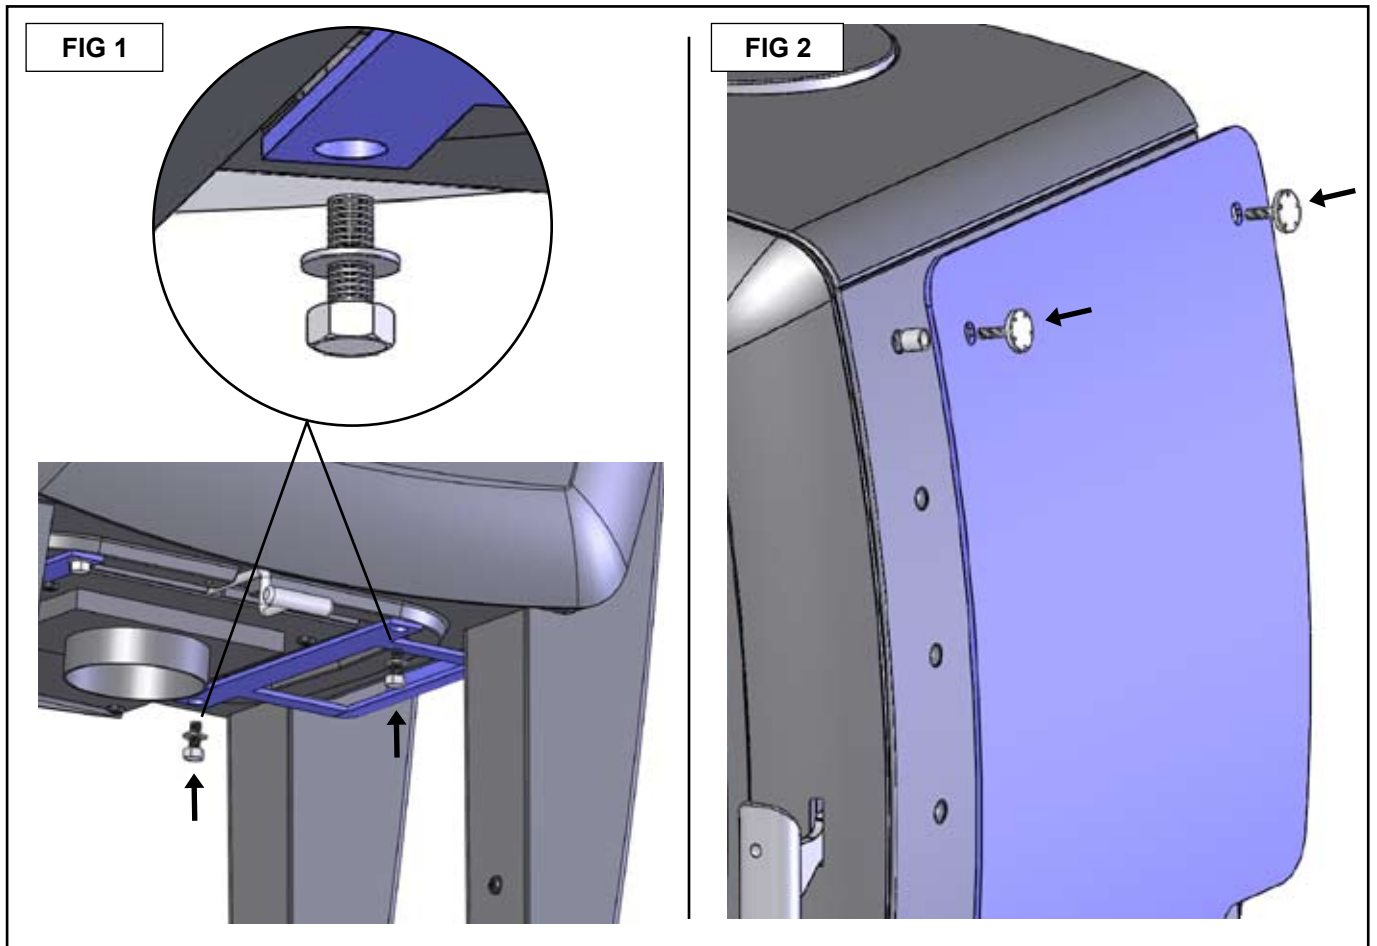

**Smarty Classic / One leg / Rails**

---

**Konveksjonsplate / Convection plate**

---

Art.no Classic: SA-00010-090  
Art.no One leg/Rails: SA-00010-110  
Nordpeis 28.01.2009

## Smarty One leg