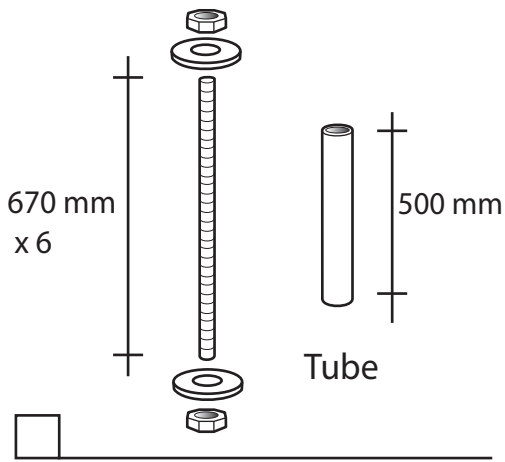

Riviera

FP-RIV00-100

Fireproof back and side plate

Fireproof bottom plates

CO-RIV00-100

271109