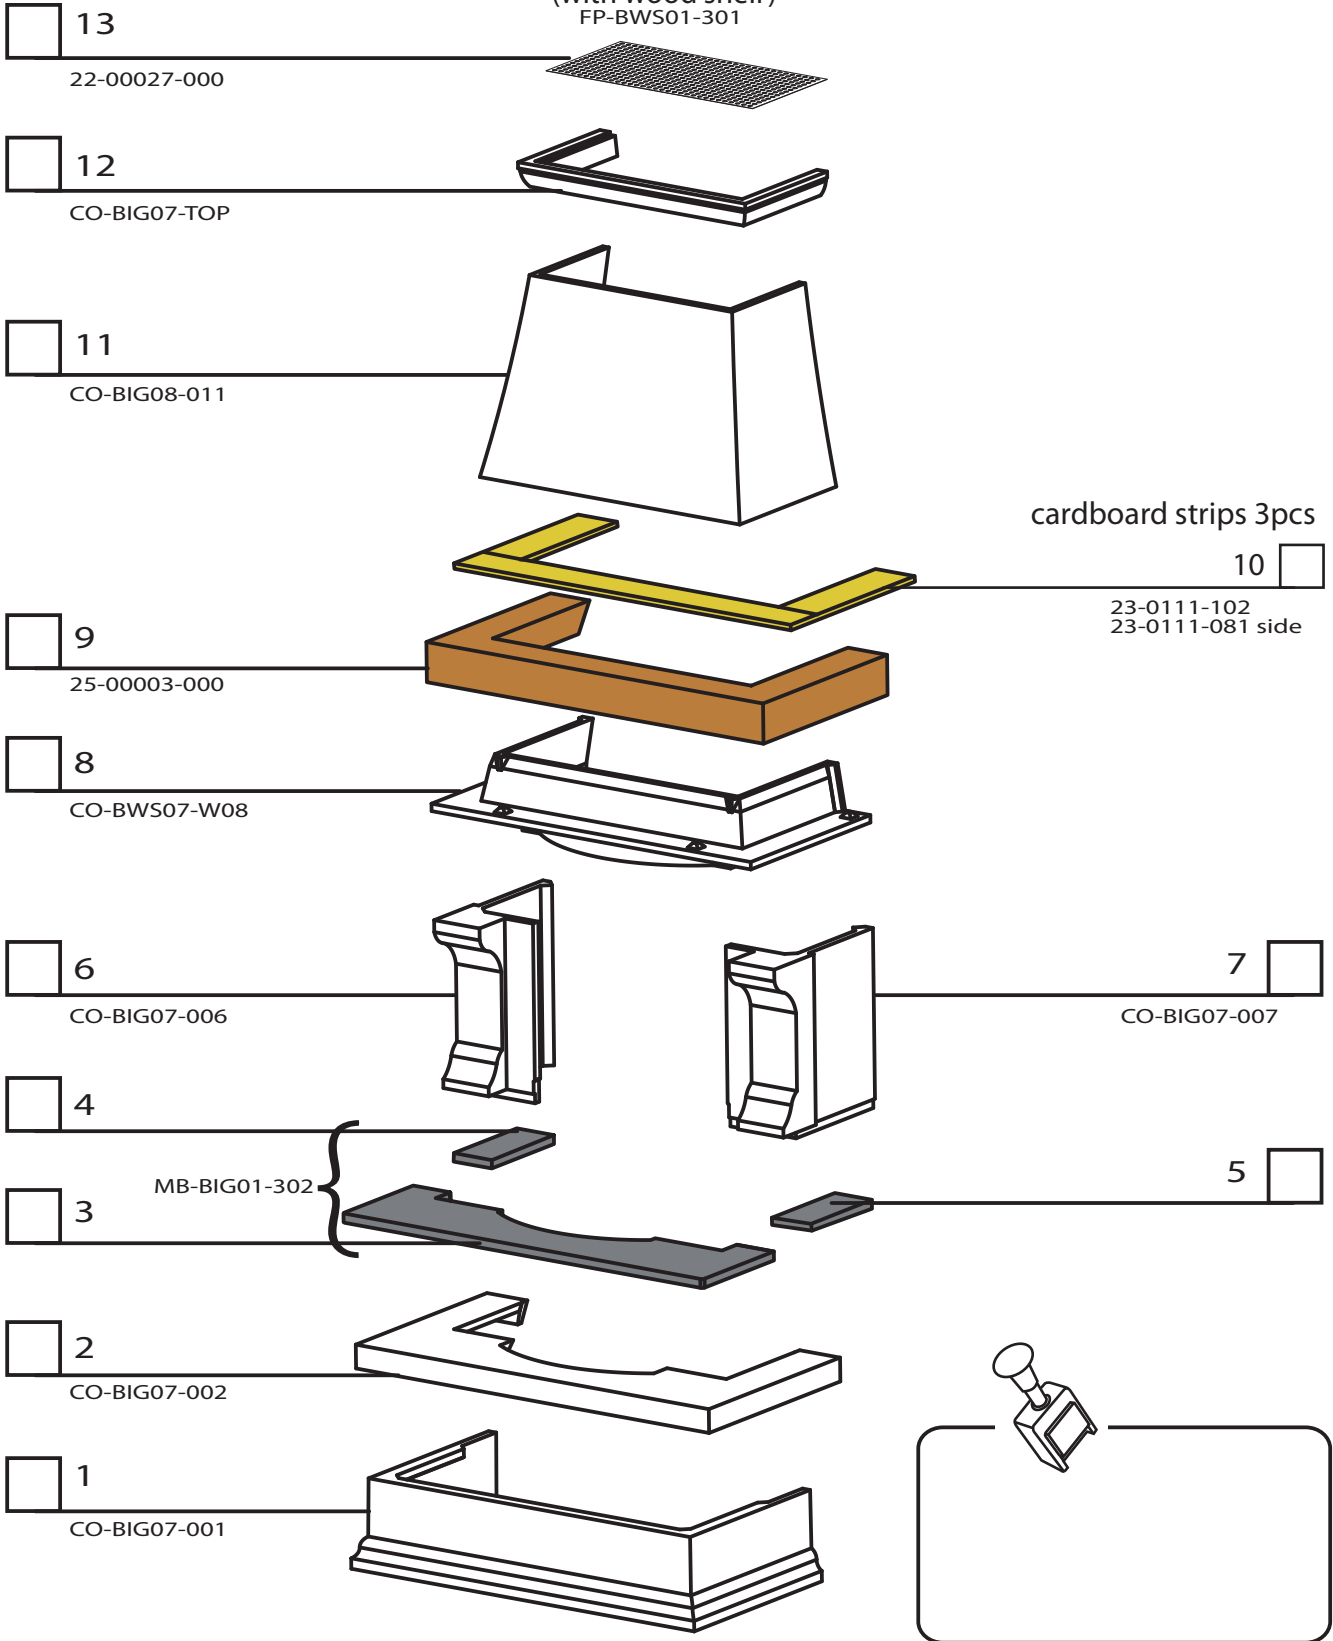

Table of delivery

Finse

(with wood shelf)
FP-BWS01-301

Glue

14
23-00054-000

Acryl

15
23-00080-000

Installation manual

16
27-BIG07-000