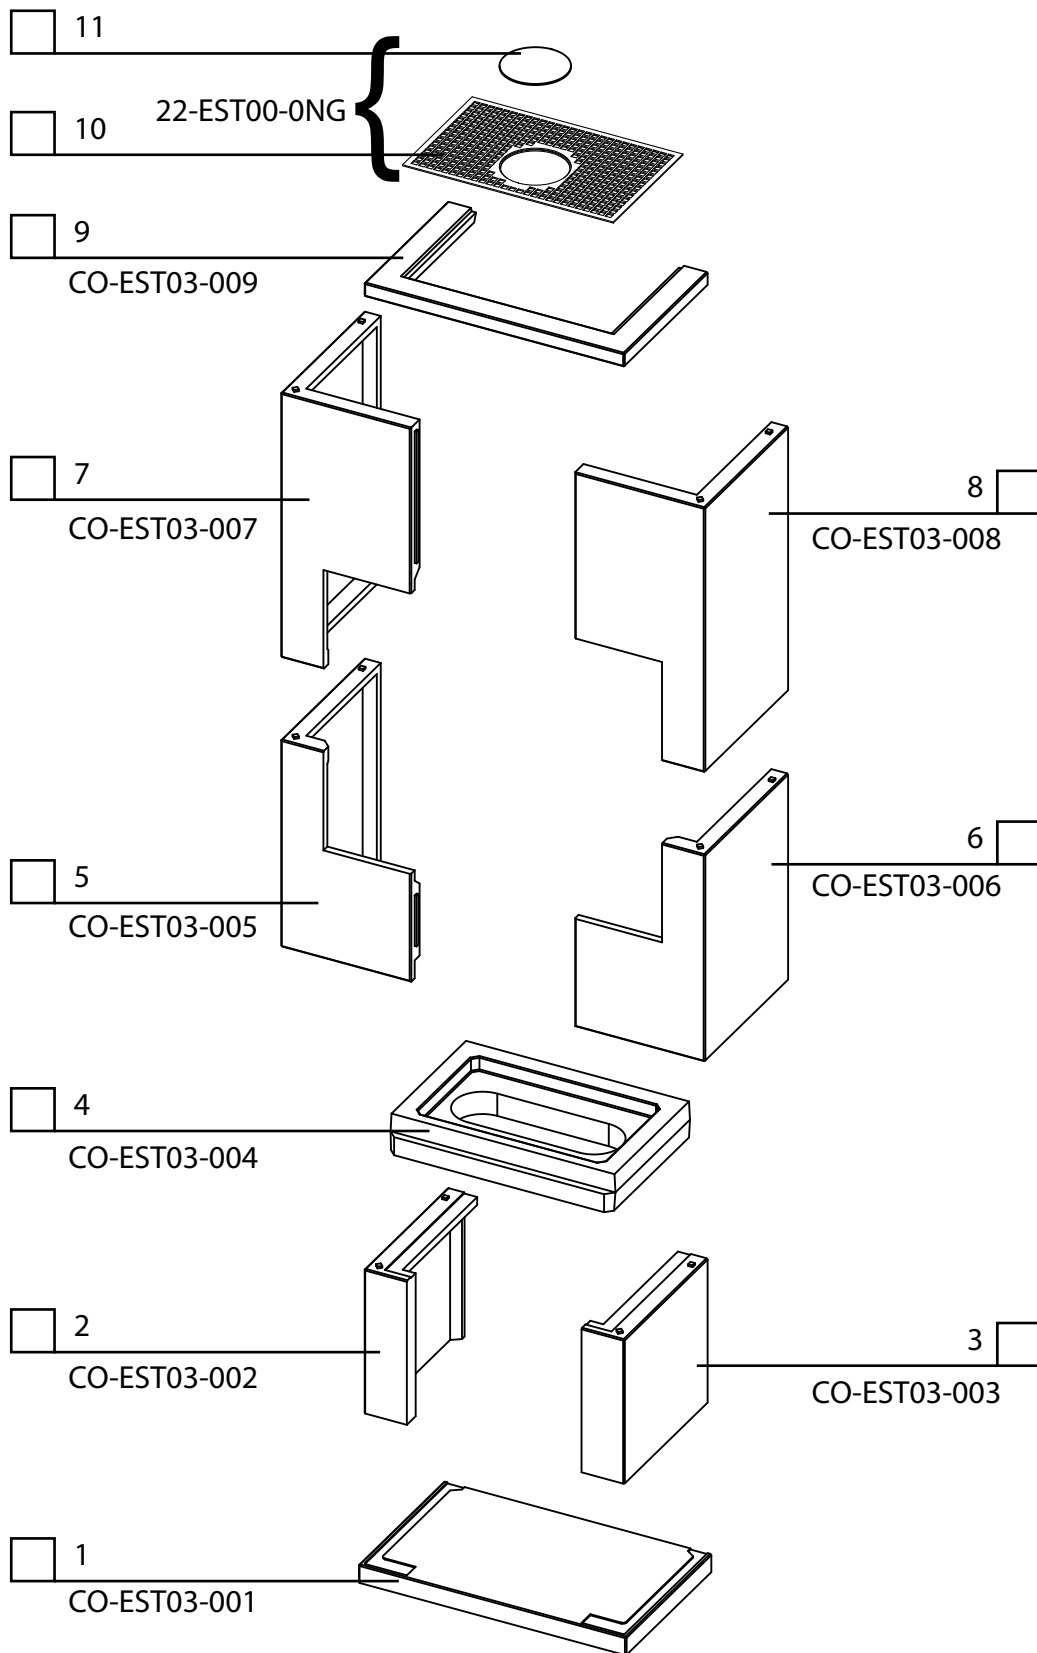

Estoril Straight High FP-EST03-100

270109

Installation manual

12

Glue

13

24-00054-000

Acryl

14

23-00080-000